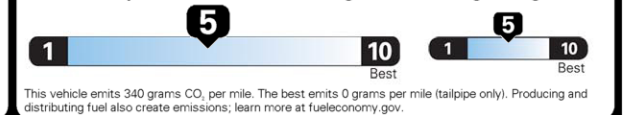

Manufacturer's Suggested
Retail Base Price: $45,150.00

Options Included by Manufacturer
SENSORY PACKAGE 7,500.00

20-inch wheels and P255/45R20 tires ++
Semi-aniline leather appointed seating ++
Heated and cooled front seats ++
Advanced Climate Control System (ACCS) ++
2-way passenger power lumbar ++
Motion activated liftgate ++
Rear side window sunshades
Unique cube design LED headlights ++
Adaptive Front-lighting System (AFS)
Enhanced interior ambient lighting
Natural Maple Wood interior trim ++
Ultrasuede® headliner
Metallic cargo area finishers
Memory driver seat, mirrors, and
steering wheel ++
Outside mirrors with reverse tilt-down ++
Power tilt and telescopic steering wheel++
Heated steering wheel
Bose® Performance Series audio with
16 speakers ++

ProASSIST PACKAGE 550.00

Backup Collision Intervention (BCI)
Distance Control Assist (DCA)
Intelligent Cruise Control (ICC)
Rear Cross Traffic Alert (RCTA)
ProACTIVE PACKAGE 2,000.00

DESTINATION CHARGES 995.00

Total* $56,195.00

EPA DOT Fuel Economy and Environment Gasoline Vehicle

Fuel Economy SMALL SUVs range from 18 to 37 MPG.
The best vehicle rates 136 MPGe.

26 MPG
combined city/hwy
24 city
30 highway

3.8 gallons per 100 miles

You spend $1,750
more in fuel costs over 5 years
compared to the average new vehicle.

Annual fuel COST
$1,750

Fuel Economy & Greenhouse Gas Rating (tailpipe only) **Smog Rating** (tailpipe only)

fueleconomy.gov

GOVERNMENT 5-STAR SAFETY RATINGS

Overall Vehicle Score Not Rated
Based on the combined ratings of frontal, side and rollover.
Should ONLY be compared to other vehicles of similar size and weight.

Frontal Crash	Driver Passenger	Not Rated
Based on the risk of injury in a frontal impact. Should ONLY be compared to other vehicles of similar size and weight.		

Side Crash	Front seat Rear seat	Not Rated
Based on the risk of injury in a side impact.		

Rollover Not Rated
Based on the risk of rollover in a single-vehicle crash.

Star ratings range from 1 to 5 stars (★★★★★) with 5 being the highest.

Source: National Highway Traffic Safety Administration (NHTSA)
www.safercar.gov or 1-888-327-4236

TOTAL OWNERSHIP EXPERIENCE

1. Every Infiniti Vehicle includes Infiniti's:
- 4-Year/60,000 Mile Basic Limited Warranty Coverage **
  - 6-Year/70,000 Mile Powertrain Limited Warranty Coverage **
  - 7-Year/Unlimited Mileage Corrosion Limited Warranty Coverage **
  - 24-hour Roadside Assistance **
  - Complimentary Service Loan Car **

** Please see the Infiniti Warranty Information booklet for details.
*** Please ask your Infiniti retailer for details.

DELIVERY

VEHICLE COLORS:
EXT:BLACK OBSIDIAN
INT: GRAPHITE

FINAL ASSEMBLY POINT:
AGUAS (ABV.)MEX
TRANSPORT METHOD:
TRUCK

DEALER:
INFINITI OF THOUSAND OAKS
3570 THOUSAND OAKS BLVD
THOUSAND OAKS CA
91362

VIN: 3PCAJ5M31KF133096
EMS:50 STATE EMISSIONS
MDL:81419-133096 KH3-G
OPT: F-K01V01V02C03L11S55
Z66

20181212224508AS72100

VIN 3PCAJ5M31KF133096

**Not actual Monroney Label. Provided for informational purposes only. Vehicle features, pricing and other information subject to change, may vary from actual vehicle content and/or Monroney label description. While Nissan makes reasonable efforts to ensure accuracy of information, Nissan is not responsible for changes, errors or omissions. See actual vehicle and/or verify information in question with your Nissan dealer.